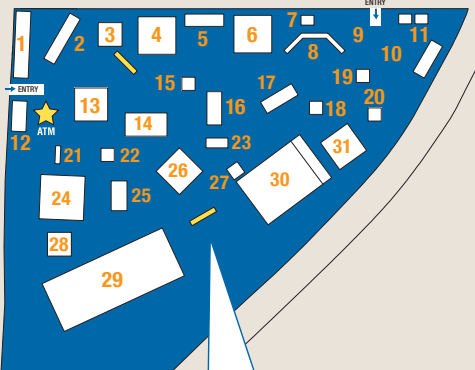

# 2022 Grounds Diagram

- North Vendors**
- Imperfections, LLC (welded art)
  - The Horse Canyon (t-shirts)
  - Grade Mare Leather Co., LLC
  - United Healthcare/Medicare
  - Dixon's BBQ
  - Copper Roads (jewelry)
  - Grammy's Desserts
  - True Frequency Products, LLC (magnetic bracelets)
  - Moose Hollow (western art)
  - Crystal Cowgirl (purses/boots)
  - Rustic Roost (vintage western)
  - Wild Built (tumblers)
  - The Cow Lot (western hats)

- PPOBR Fan Zone Fun**
- |                                  |                                |
|----------------------------------|--------------------------------|
| 1. Wagon Rides                   | 16. Therapeutic Riding         |
| 2. RAM Rodeo Trailer             | 17. Axe Throwing               |
| 3. Cowboy Channel                | 18. Face Painting              |
| 4. Wine Garden                   | 19. Kilroy's Workshop          |
| 5. PPRR Stage                    | 20. The Fallen Outdoors        |
| 6. Beer Garden                   | 21. Silhouettes                |
| 7. Tuff Shed                     | 22. Sponsor Tent               |
| 8. Western Storefront/ Gun Fight | 23. Ice Cream Truck            |
| 9. EPSO Vehicle                  | 24. Rodeo Experience           |
| 10. Military Vehicles            | 25. Bull Riding                |
| 11. RV Display                   | 26. Pony Rides                 |
| 12. Restrooms                    | 27. Roping                     |
| 13. Dickey's BBQ                 | 28. Standlee                   |
| 14. Petting Zoo                  | 29. Mutton Bustin'             |
| 15. Sponsor Tent                 | 30. Stick Horses/Goat Lassoing |
|                                  | 31. Bounce House               |

**MAP LEGEND**

- 🚬 Smoking Area
- ♿ Accessible Entrance

Please see the NPEC stadium diagram for greater seating details.

**PikesPeakorBust.org**