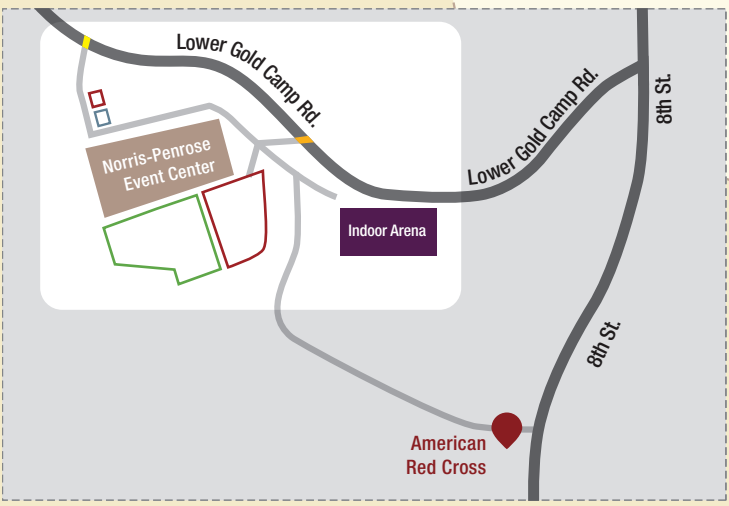

Pikes Peak or Bust Rodeo  
**★ PARKING ★**

**DRIVING KEY:**

- PARKING ENTRANCES
- MAIN GATE
- EASIEST ROUTE
- VIP PARKING ROUTE

\* VIP parking is first come, first-served for VIPs only (those with designated VIP parking). The lot fills quickly so late arrivals will be parking in overflow parking areas.

**VIP Entrance**