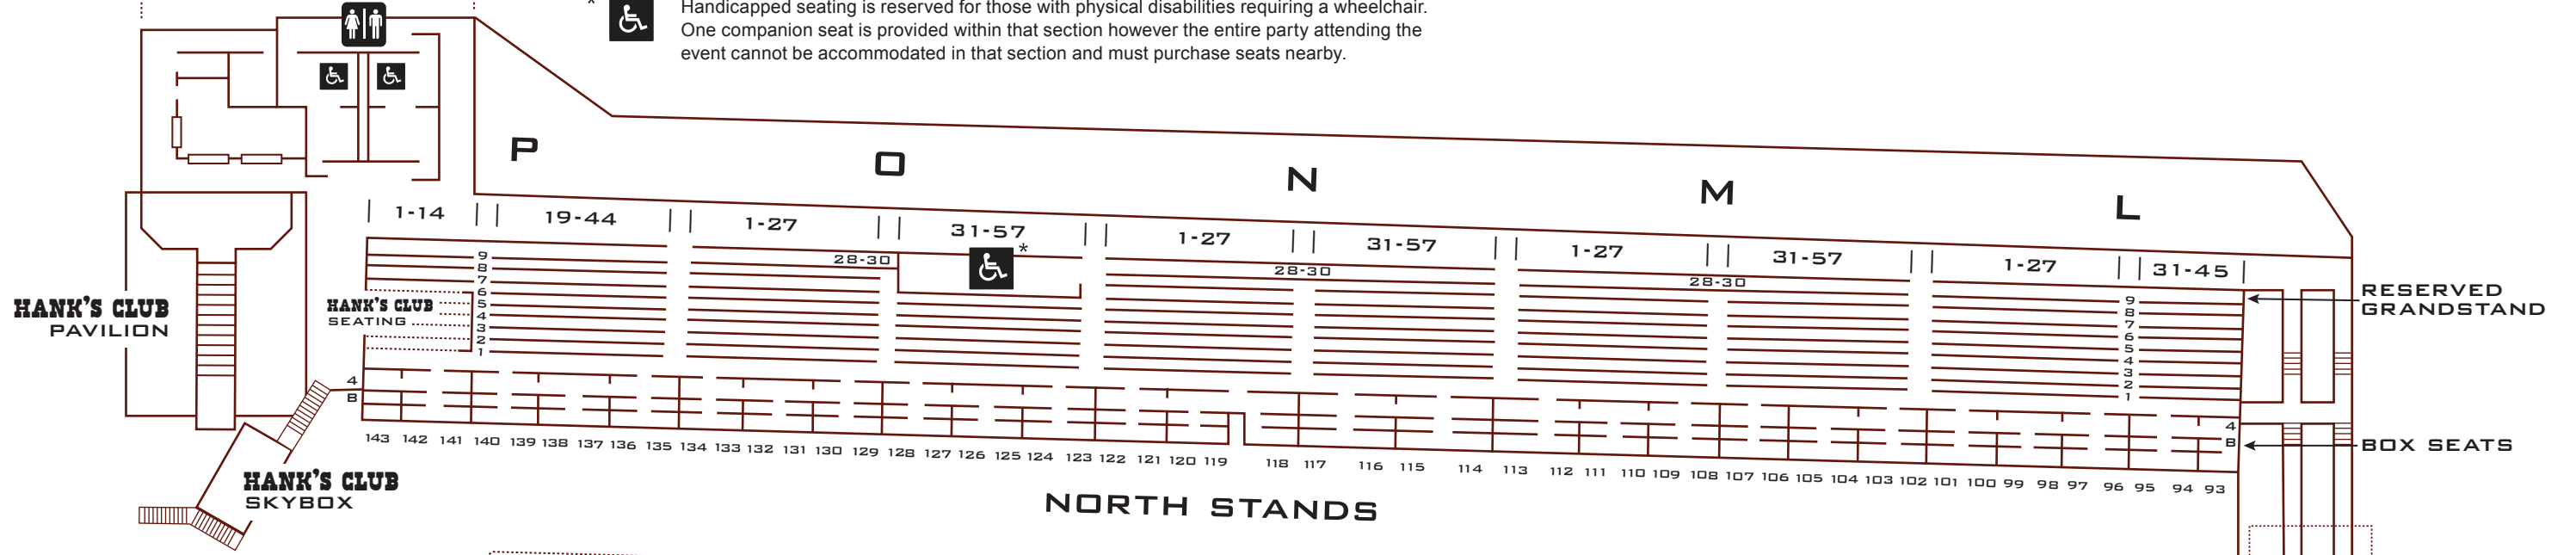

**HANK'S CLUB
PARKING**

*  Handicapped seating is reserved for those with physical disabilities requiring a wheelchair. One companion seat is provided within that section however the entire party attending the event cannot be accommodated in that section and must purchase seats nearby.

NORTH STANDS

SOUTH STANDS