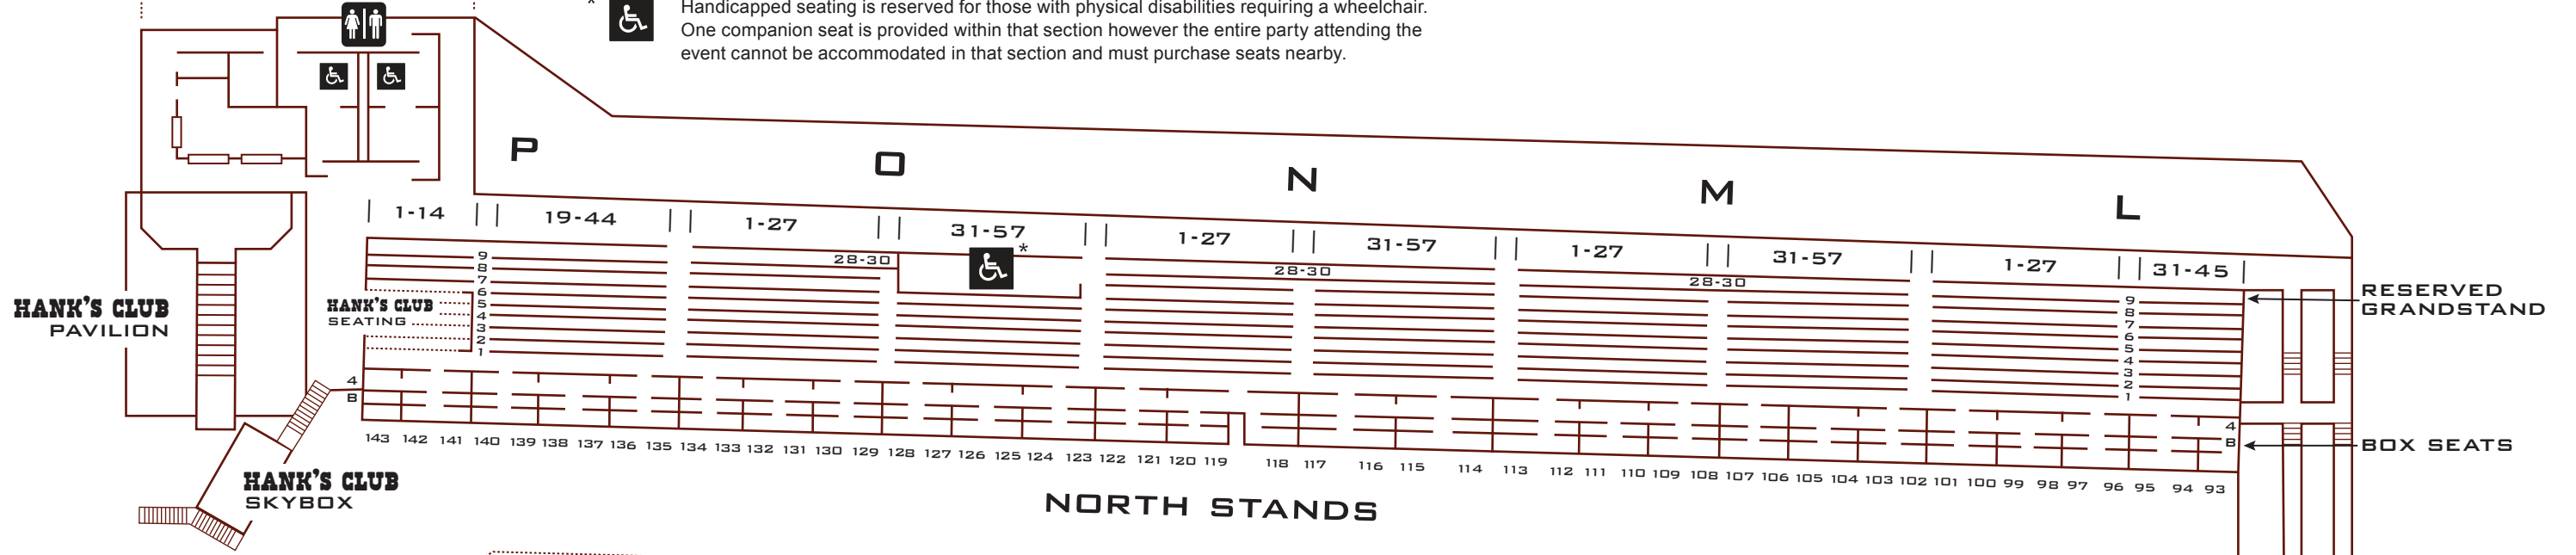

**HANK'S CLUB
PARKING**

*  Handicapped seating is reserved for those with physical disabilities requiring a wheelchair. One companion seat is provided within that section however the entire party attending the event cannot be accommodated in that section and must purchase seats nearby.

NORTH STANDS

SOUTH STANDS